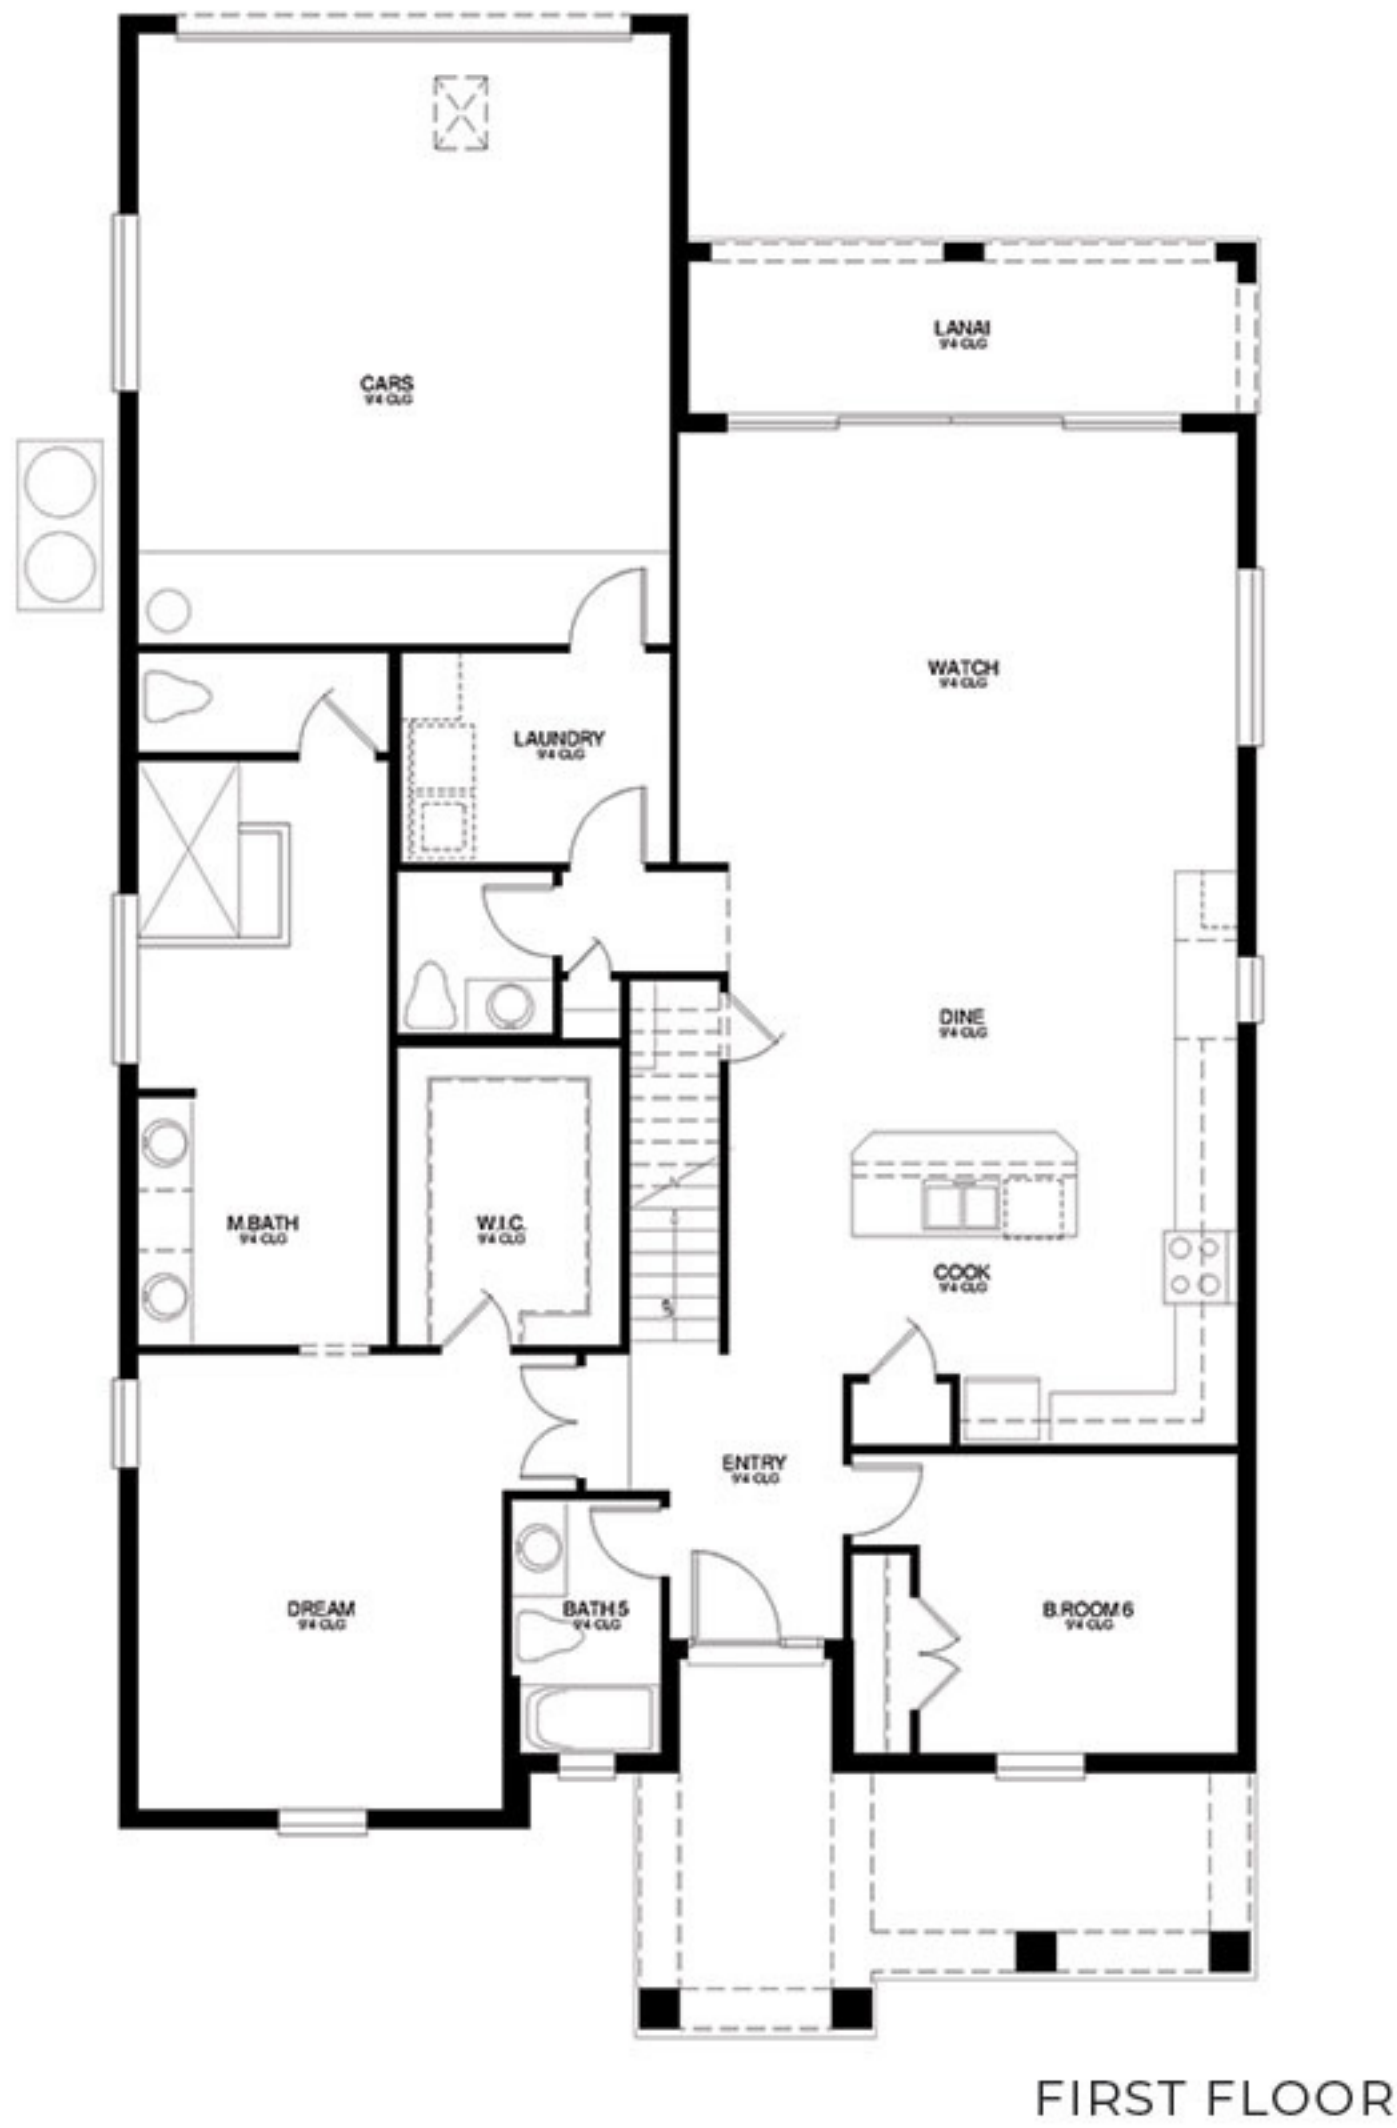

ABI

ALISTAIR BROWN
INTERNATIONAL
REAL ESTATE

+44(0)141 483 8484 | ABIRE

HIGHLIGHT INFO				SQUARE FOOTAGE	
				LIVING SPACE	3,301 SQ FT
3,301	5	5.5	2	GARAGE	428 SQ FT
SQUARE FEET	BEDROOMS	BATHROOMS	CAR GARAGE	ENTRY	187 SQ FT
				LANAI	122 SQ FT

+44(0)141 483 8484 | ABIRE

All dimensions are approximate. Because we are always improving our homes, we reserve the right to substitute building materials and fixtures, like kind and quality, and to change features, options and architectural details without prior notice. Some models may be reversed from floor plan. Refrigerator, washer and dryer are shown for placement purposes only and are not included in sale price. Windows, ceiling and front porches may differ by elevation.