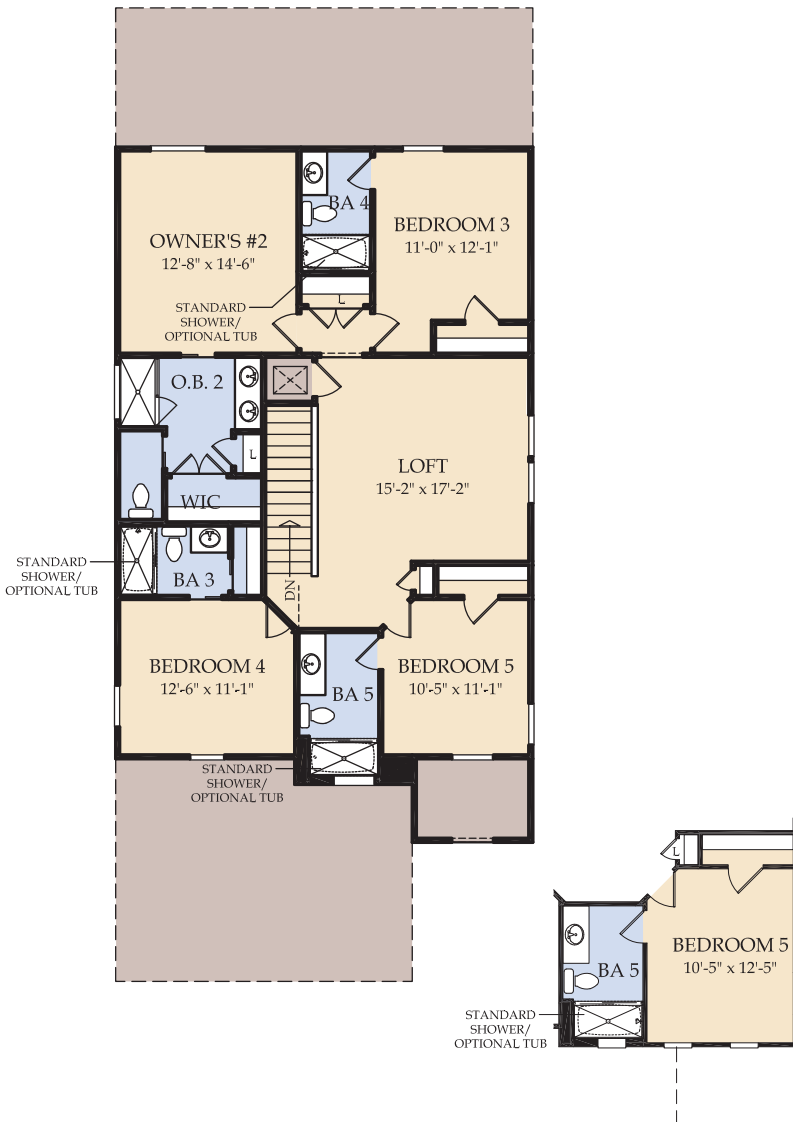

Lakeshore

240 Square Meters - 2,587 Square Feet | 5 Bedrooms | 5.5 Baths

First Floor

Second Floor

Bedroom 5 and Bath 5 ILO Game Room Option Elevation (FM2C/D)