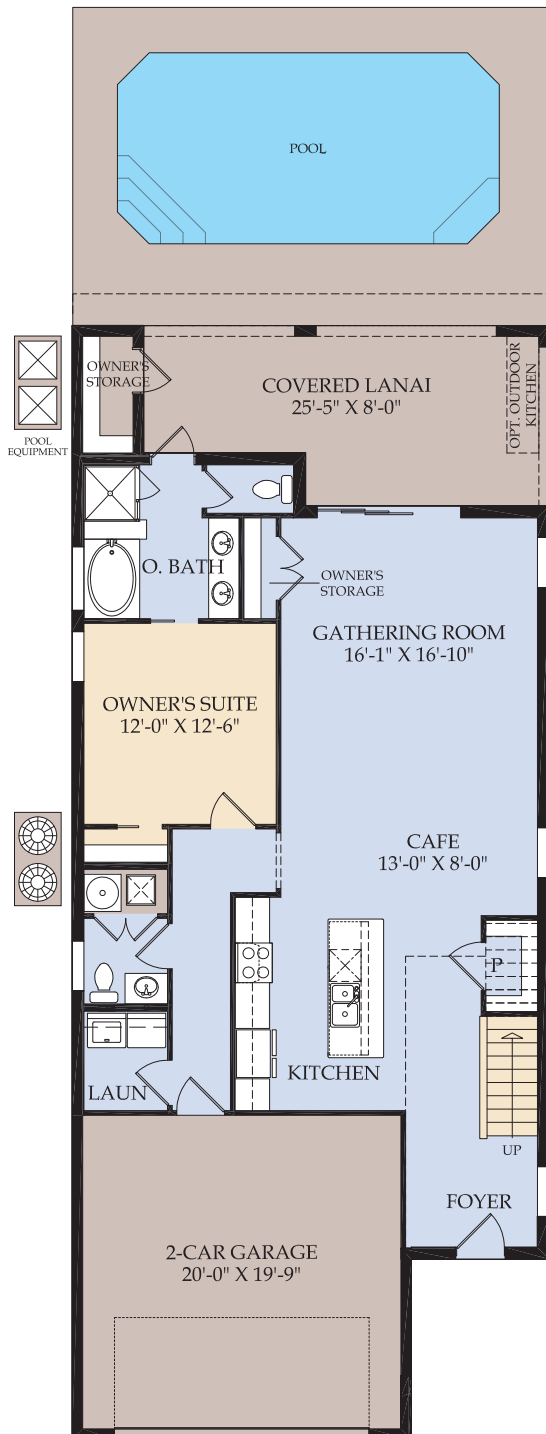

# Hideaway

289 Square Meters - 3,117 Square Feet | 6 Bedrooms | 4.5 Baths

## First Floor

## Second Floor