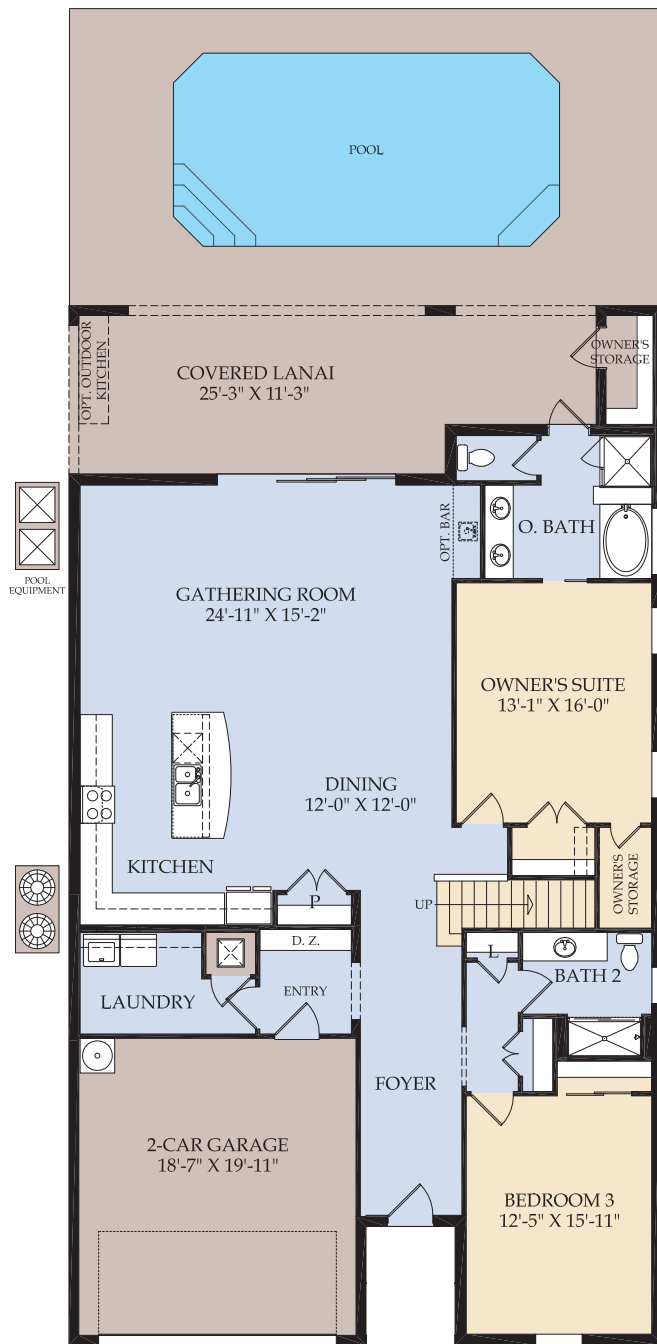

# Clearwater

408 Square Meters - 4,398 Square Feet | 9 Bedrooms | 6 Baths

## First Floor

## Second Floor