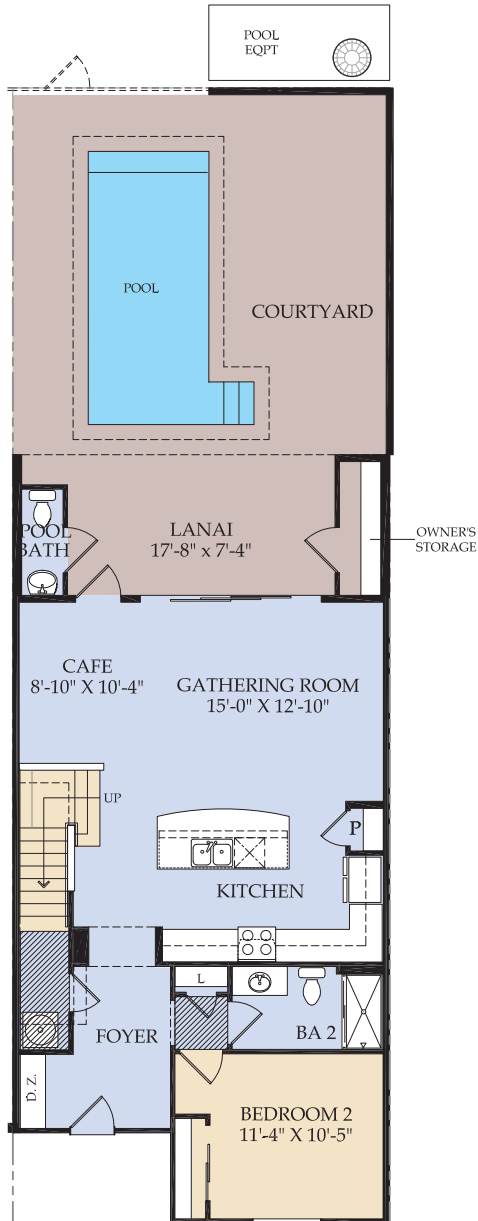

# Castaway Townhome

210 Square Meters - 2,263 Square Feet | 5 Bedrooms | 4.5 Baths

First Floor

Second Floor

Interior and  
Exterior Units  
Available