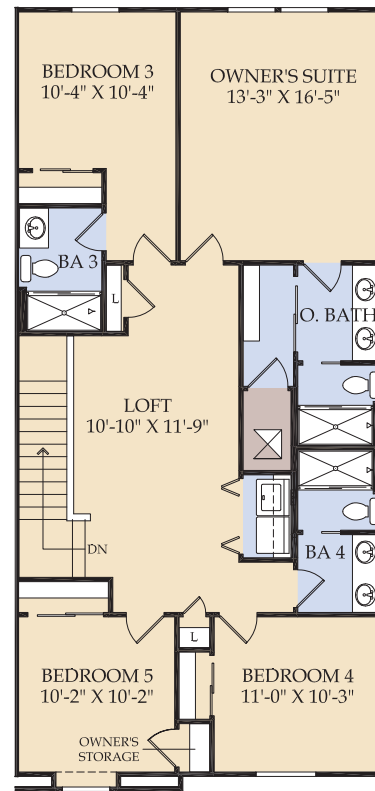

# Castaway Townhome

210 Square Meters - 2,263 Square Feet | 5 Bedrooms | 4.5 Baths

First Floor

Second Floor

Interior and  
Exterior Units  
Available